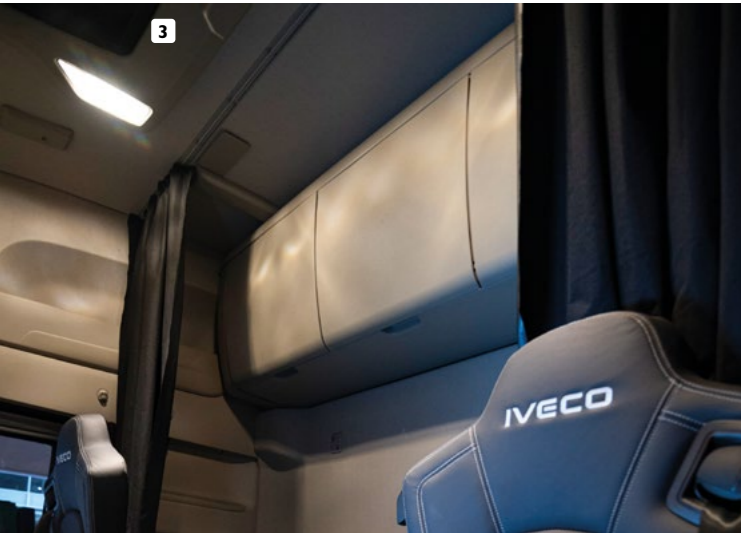

PN	Description
1 500050072	Drawer oddments separator.
2 500050073	External cover for rear cab window blind.
3 500050070	Interior storage cabinet for back wall of cab.