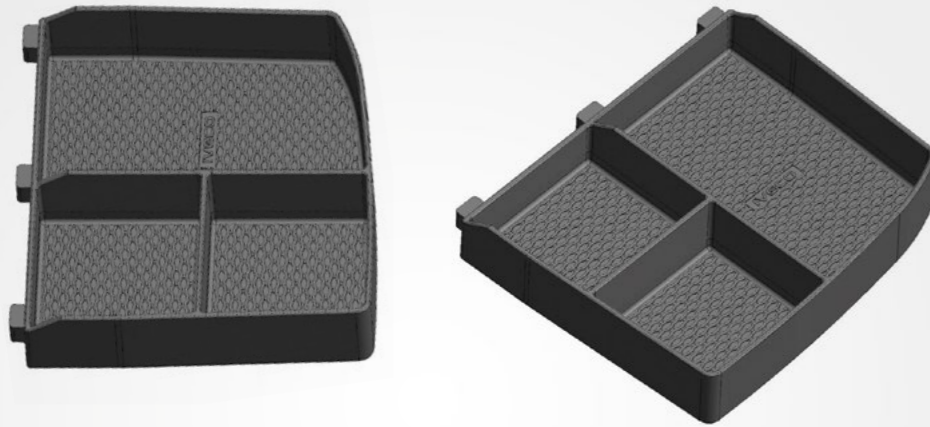

Best-in-class technology and style.

1 2