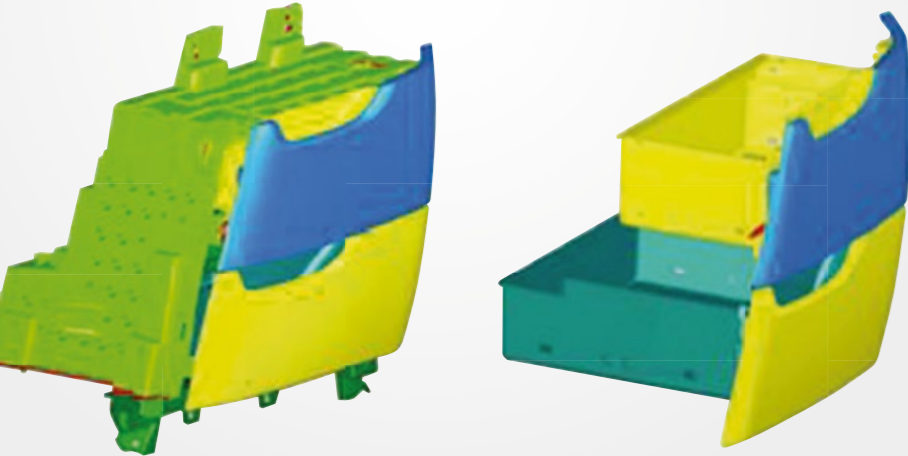

Best-in-class technology and style.

1 2